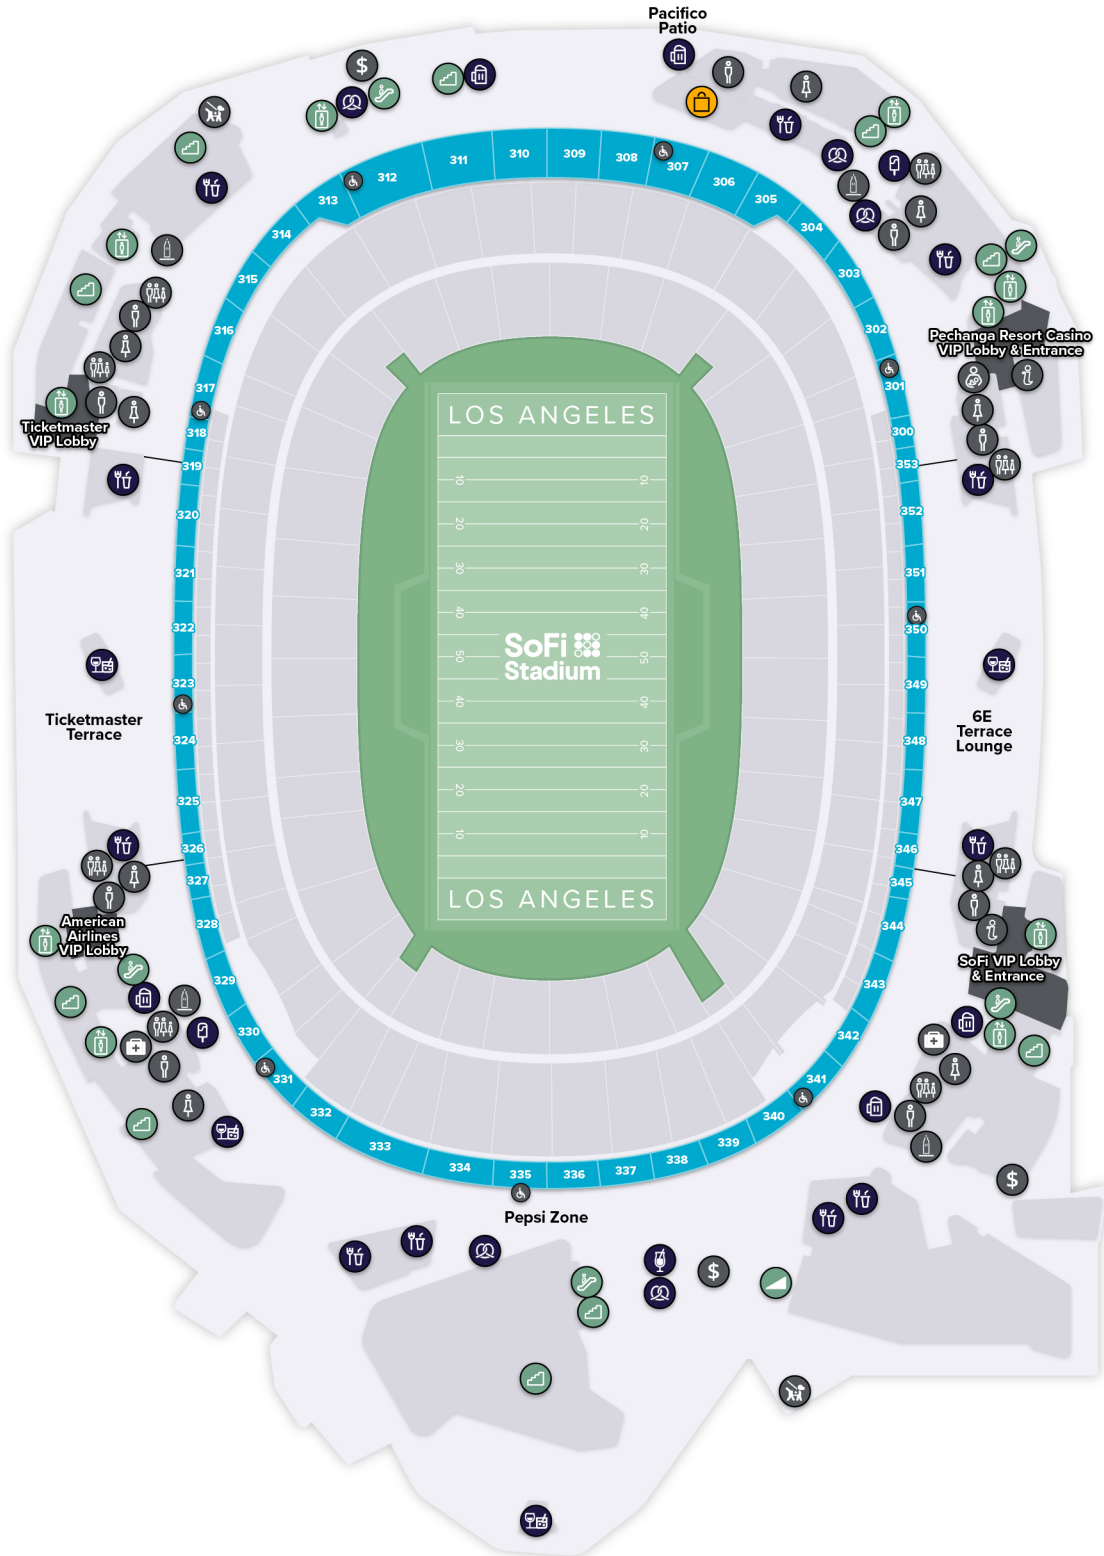

SoFi Stadium

LEVEL 6 (Premier & Reserved Seats 300)

GUEST SERVICES

- INFORMATION
- MAMAVA LACTATION SUITES
- MEN'S RESTROOM
- BOX OFFICE
- ATM
- WOMEN'S RESTROOM
- FIRST AID
- HYDRATION STATION
- FAMILY RESTROOM
- ADA SEATING
- SERVICE ANIMAL RELIEF AREA

VERTICAL TRANSPORT

- ELEVATOR
- ESCALATOR
- STAIRS
- RAMP

FOOD & DRINK

- CONCESSIONS
- SNACKS
- BARS
- FROZEN SNACKS
- BEER
- FROZEN DRINKS

RETAIL

- TEAM STORE