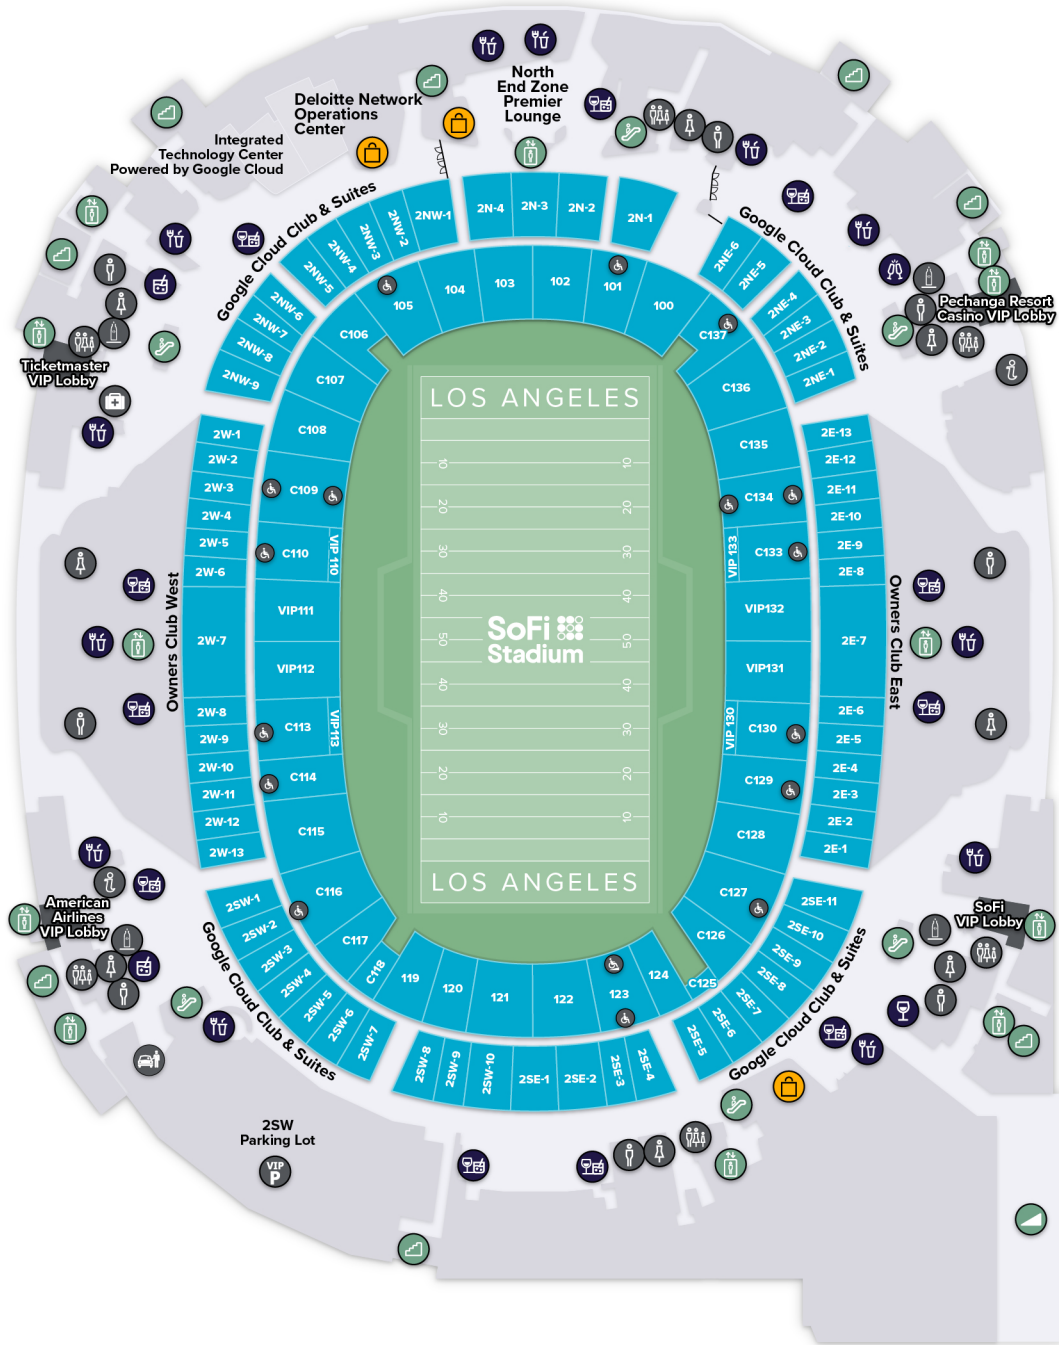

SoFi Stadium

LEVEL 2 (Google Cloud Club & Suites, Owners Suites, Premier Seats 100)

GUEST SERVICES

- INFORMATION
- WHEELCHAIR LIFT
- MEN'S RESTROOM
- FIRST AID
- VIP PARKING
- WOMEN'S RESTROOM
- ADA SEATING
- HYDRATION STATION
- FAMILY RESTROOM

VERTICAL TRANSPORT

- ELEVATOR
- ESCALATOR
- STAIRS
- RAMP

FOOD & DRINK

- CONCESSIONS
- BARS
- CHAMPAGNE BAR
- THE HILT WINES
- WHISKY BAR
- TEQUILA BAR

RETAIL

- TEAM STORE