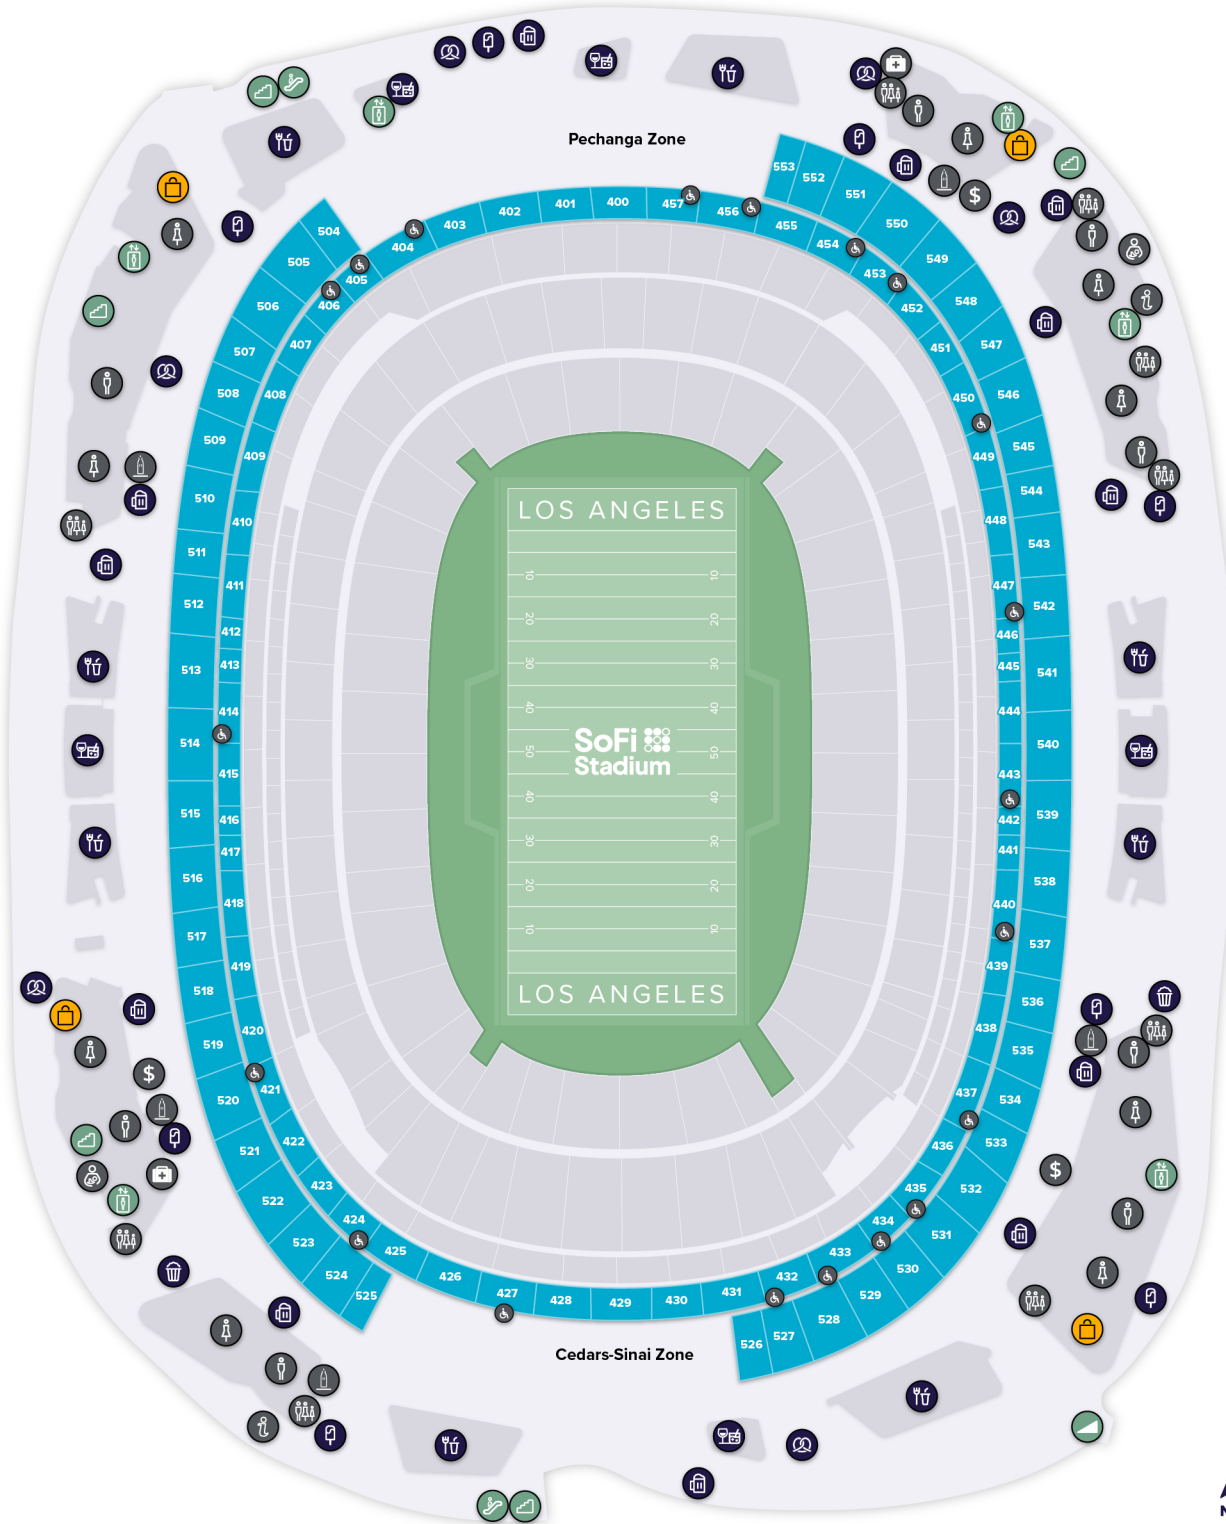

SoFi Stadium

LEVEL 8 (Reserved Seats 400 & 500)

GUEST SERVICES

- INFORMATION
- ATM
- FAMILY RESTROOM
- FIRST AID
- HYDRATION STATION
- MEN'S RESTROOM
- ADA SEATING
- WOMEN'S RESTROOM
- MAMA VA LACTATION SUITES

VERTICAL TRANSPORT

- ELEVATOR
- ESCALATOR
- STAIRS
- RAMP

FOOD & DRINK

- CONCESSIONS
- SNACKS
- BARS
- FROZEN SNACKS
- BEER

RETAIL

- TEAM STORE