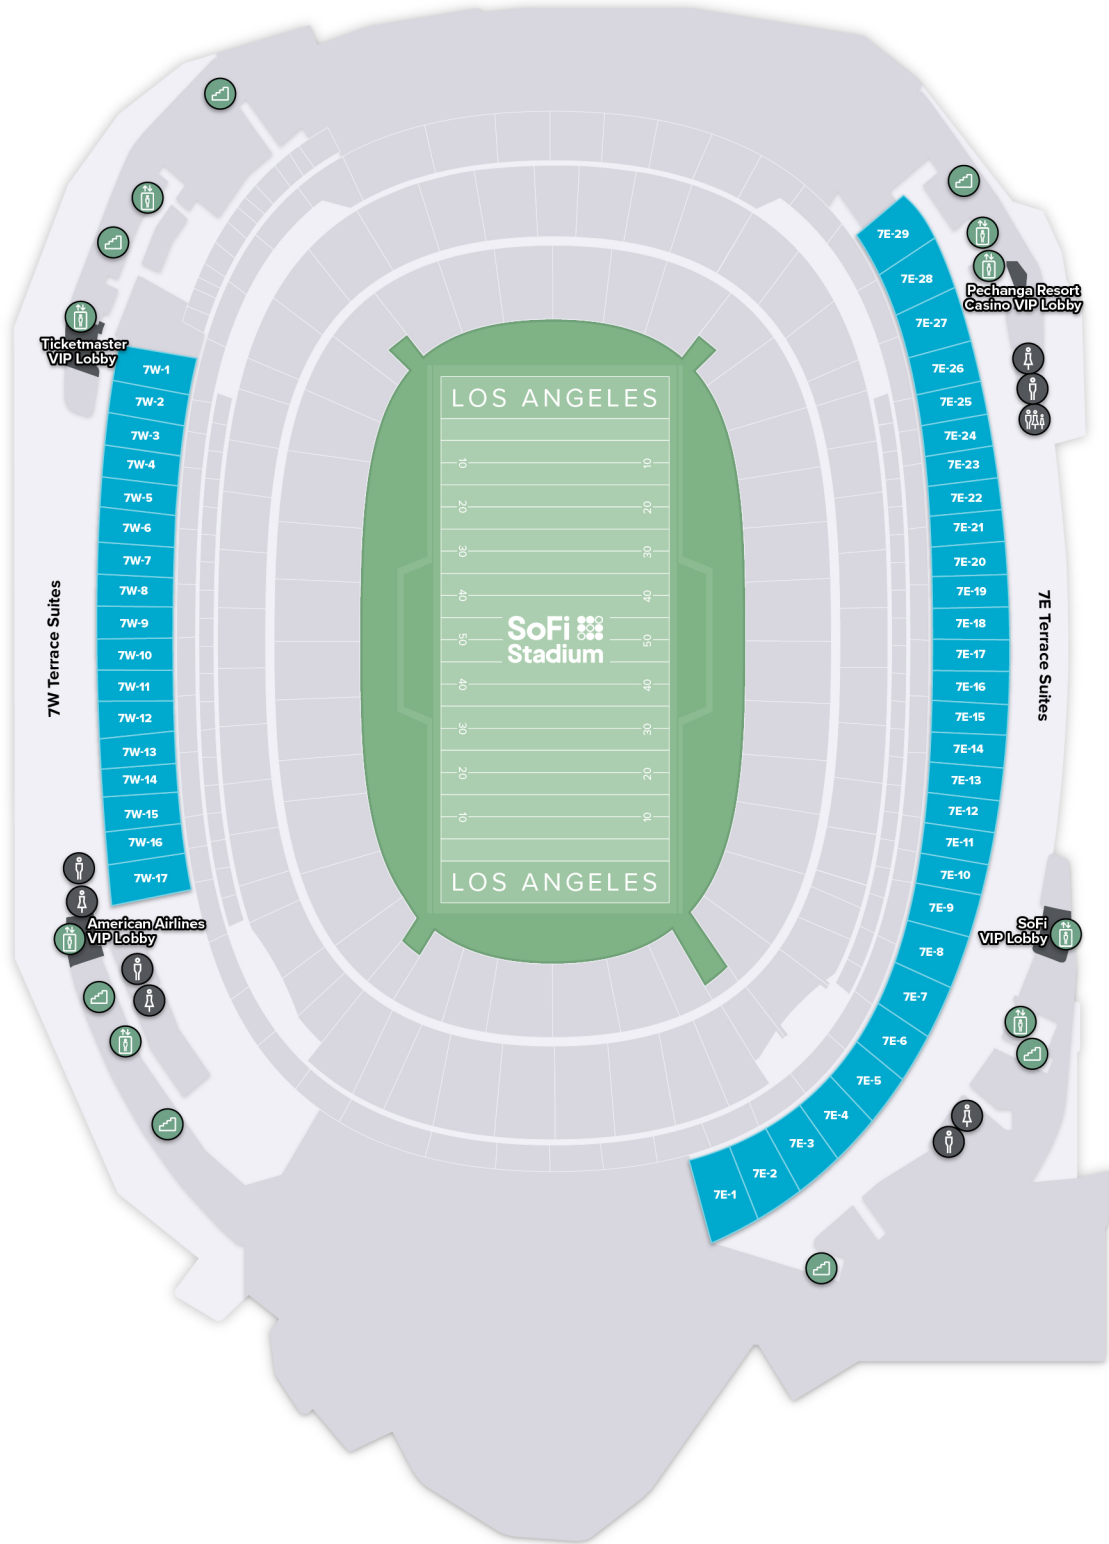

- ELEVATOR
- ESCALATOR
- STAIRS
- RAMP

FOOD & DRINK

- CONCESSIONS
- SNACKS
- BARS
- FROZEN SNACKS
- BEER
- FROZEN DRINKS

RETAIL

- TEAM STORE

SoFi Stadium

LEVEL 7 (Terrace Suites)

GUEST SERVICES