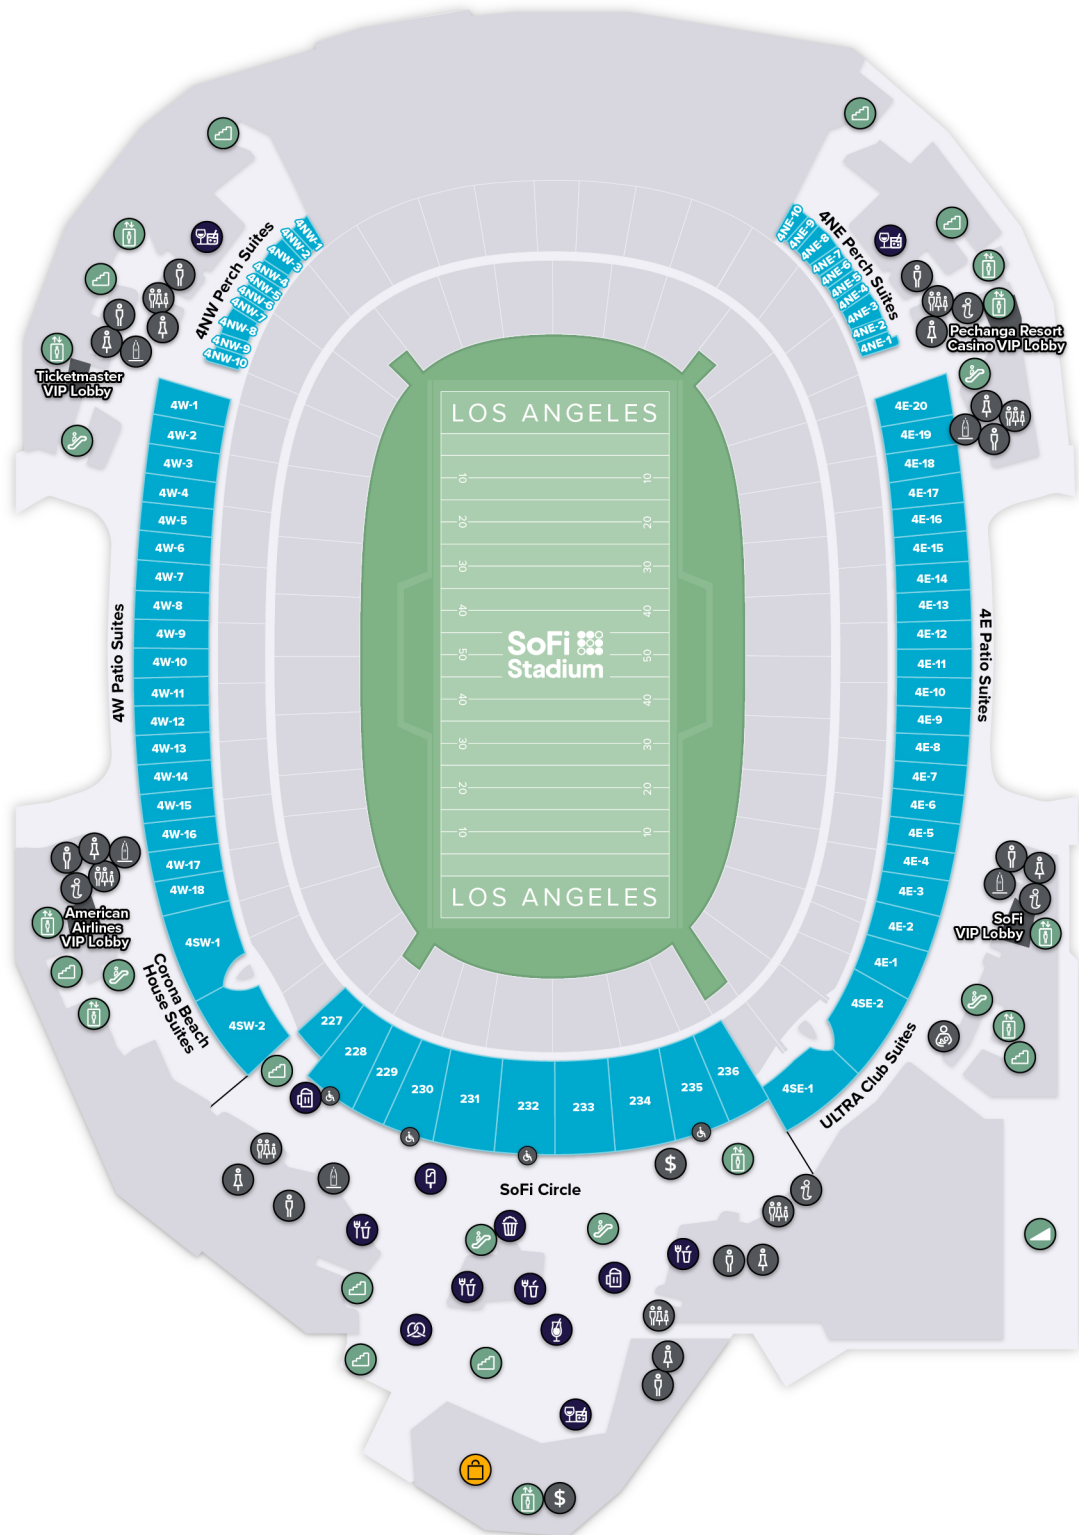

SoFi Stadium

LEVEL 4 (Corona Beach House Suites, Patio Suites, Perch Suites, Reserved Seats 200, ULTRA Club Suites)

GUEST SERVICES

- INFORMATION
- FIRST AID
- ADA SEATING
- MAMAVA LACTATION SUITES
- ATM
- HYDRATION STATION
- MEN'S RESTROOM
- WOMEN'S RESTROOM
- FAMILY RESTROOM

VERTICAL TRANSPORT

- ELEVATOR
- ESCALATOR
- STAIRS
- RAMP

FOOD & DRINK

- CONCESSIONS
- BARS
- BEER
- SNACKS
- FROZEN SNACKS
- FROZEN DRINKS

RETAIL

- TEAM STORE