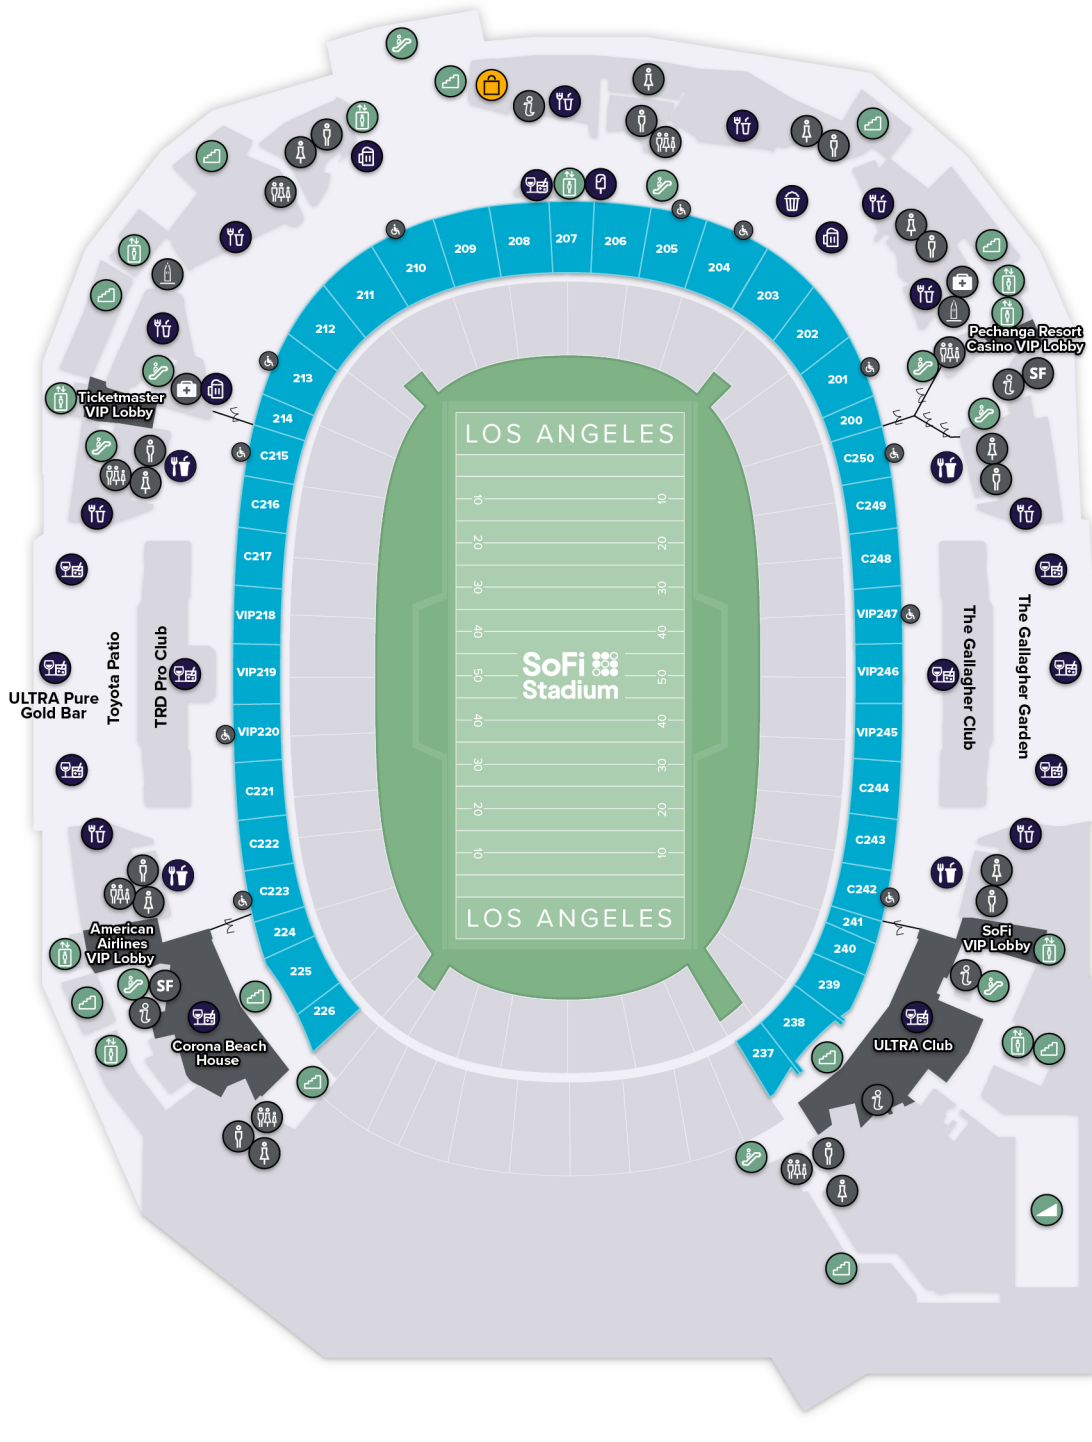

VERTICAL TRANSPORT

- ELEVATOR
- ESCALATOR
- STAIRS
- RAMP

FOOD & DRINK

- CONCESSIONS
- BARS
- CHAMPAGNE BAR
- THE HILT WINES
- WHISKY BAR
- TEQUILA BAR

RETAIL

- TEAM STORE

SoFi Stadium

LEVEL 3 (Club Seats 200, Premier & Reserved Seats 200)