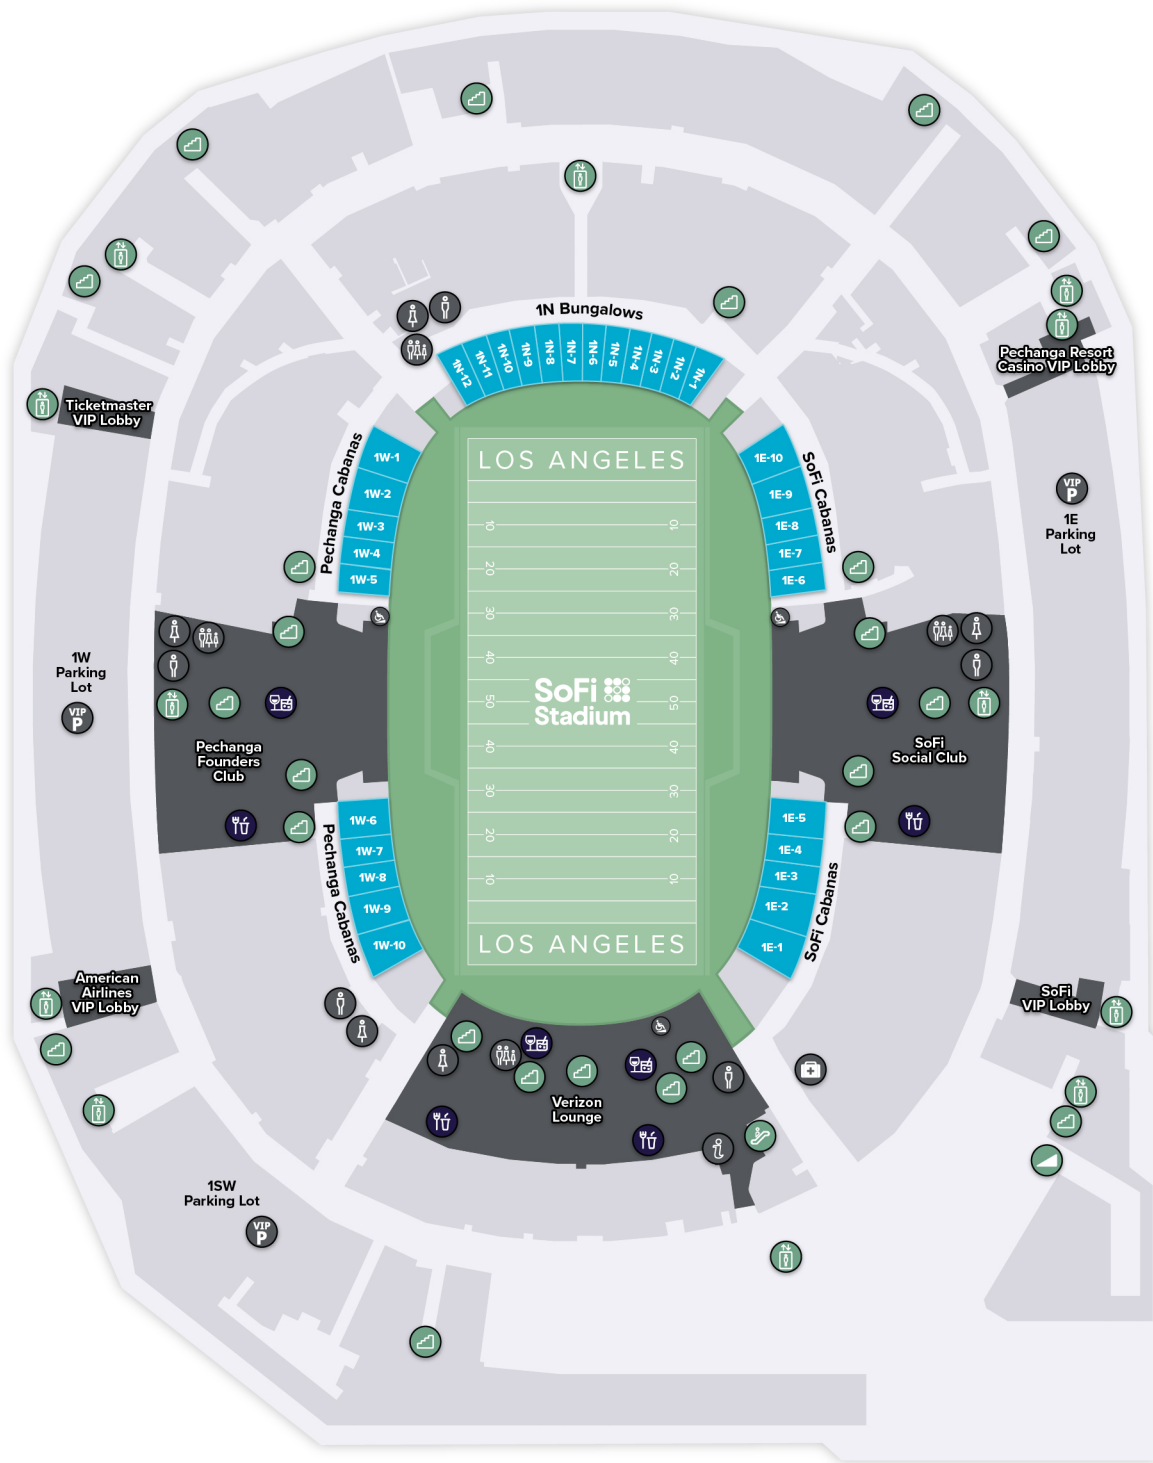

SoFi Stadium

LEVEL 1 (Bungalows, Pechanga Cabanas, SoFi Cabanas)

GUEST SERVICES

- INFORMATION
- FIRST AID
- WHEELCHAIR LIFT
- VIP PARKING

- MEN'S RESTROOM
- WOMEN'S RESTROOM
- FAMILY RESTROOM

VERTICAL TRANSPORT

VERTICAL TRANSPORT

- ELEVATOR
- ESCALATOR
- STAIRS
- RAMP

FOOD & DRINK

- CONCESSIONS
- BARS
- CHAMPAGNE BAR
- THE HILT WINES
- WHISKY BAR
- TEQUILA BAR

RETAIL

- TEAM STORE

SoFi Stadium

LEVEL 3 (Club Seats 200, Premier & Reserved Seats 200)